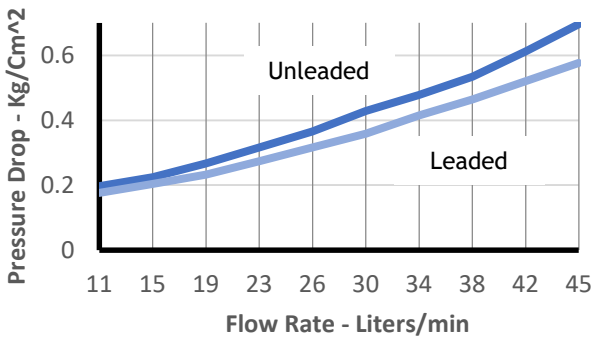

Other Features

- 2-piece scuff guard for easy replacement
- Splash guard included
- Mates with all 5/8" and 3/4" hoses
- No "remove by date"
- Complimentary splash shield included with all nozzles
- Design working pressure: 50PSI (3.45bar) maximum pressure
- Available in NPT, BSPP and BSPT threads

Designed for Durability

- **Cycle Tested** beyond 3 million cycles
- **Stronger Materials** to extend life of internal moving components
- **Reinforced** stainless steel spout tip and vac-port sensing tip
- **Climate Ready** for extreme cold (-40F) and hot (125F) temperatures
- **Industry-leading** 24-month warranty

Better Flow Performance

- **Lowest pressure** drop at 10GPM to sustain higher flow rates
- **Dual Poppet** for superior flow control to easily regulate low-flow and accurate gasoline dispensing

Accu-Flo
1-800-921-2228
www.accuflo.com

Ordering Specifications

Model #	Description
ER75AGA2	Unleaded Spout - gasoline, up to 10% ethanol With 2 - Step Hold-Open Device - 3/4" NPT
ER75ADA2	Leaded Spout - auto-diesel With 2 - Step Hold-Open Device - 3/4" NPT