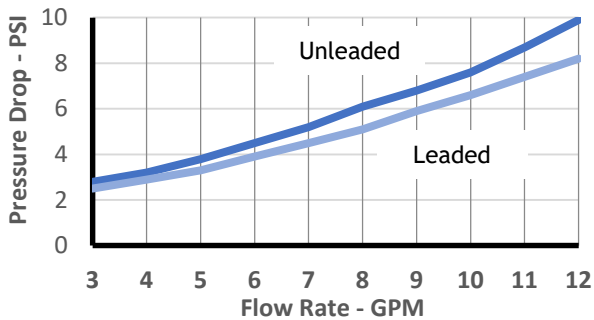

Other Features

- 2-piece scuff guard for easy replacement
- Splash guard included
- Mates with all 5/8" and 3/4" hoses
- No "remove by date"
- Complimentary splash shield included with all nozzles
- Design working pressure: 50PSI (3.45bar) maximum pressure
- Available in NPT, BSPP and BSPT threads

Designed for Durability

- **Cycle Tested** beyond 3 million cycles
- **Stronger Materials** to extend life of internal moving components
- **Reinforced** stainless steel spout tip and vac-port sensing tip
- **Climate Ready** for extreme cold (-40F) and hot (125F) temperatures
- **Industry-leading** 24-month warranty

Better Flow Performance

- **Lowest pressure** drop at 10GPM to sustain higher flow rates
- **Dual Poppet** for superior flow control to easily regulate low-flow and accurate gasoline dispensing

Accu-Flo
1-800-921-2228
www.accuflo.com

Ordering Specifications

Model #	Description
ER75AGA2	Unleaded Spout - gasoline, up to 10% ethanol With 2 - Step Hold-Open Device - 3/4" NPT
ER75ADA2	Leaded Spout - auto-diesel With 2 - Step Hold-Open Device - 3/4" NPT