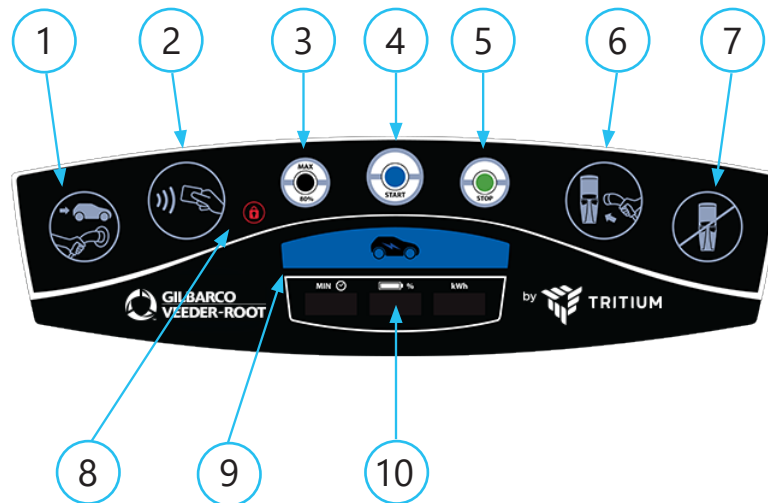

*Contact Gilbarco for more on Point-of-Sale integration

PREMIUM QUALITY

There is something common in Gilbarco Veeder-Root and Tritium's core: premium quality. Fueled by the pursuit of innovation, design, and engineering, this drive for excellence is at the heart of our brands. It is reflected in the Veefil-RT model with its patented liquid-cooling system, small footprint and attractive design. This reliable and robust electric vehicle fast charger is the leading choice of site hosts for easy installation and low maintenance.

The Veefil design increases site location options and reduces the cost to install.

INTUITIVE **SIMPLICITY**

The user interface speaks a language we can all understand. The intuitive layout and icons clearly walk the user through the charging process without using a word.

CONNECT, PAY, **START**

1. **Connect Plug to Car** - Icon flashes when the unit is available for use.
2. **Card Activation*** - Swipe your card over this area to activate the user interface, and to also unlock a charging session.
3. **MAX or HALF** - Toggle button to select a half or maximum charge amount. (if not pressed goes directly to maximum)
4. **START** - Push to start the charging session.
5. **STOP** - Push to stop the charging session.
6. **Return Plug to Charger** - Icon flashes to indicate that the charging session is complete and the plug should be returned to the plug holder.
7. **Not in Service** - Icon will light up when the charger is not in service.
8. **Locked symbol** - Lit when a charging session is in progress and the interface panel is locked.
9. **Charging indicator** - Will glow when a charging session is in progress.
10. **LED information displays** - Displays minutes, battery percentage during charge, kilowatts delivered, \$ fee charged based on setup.