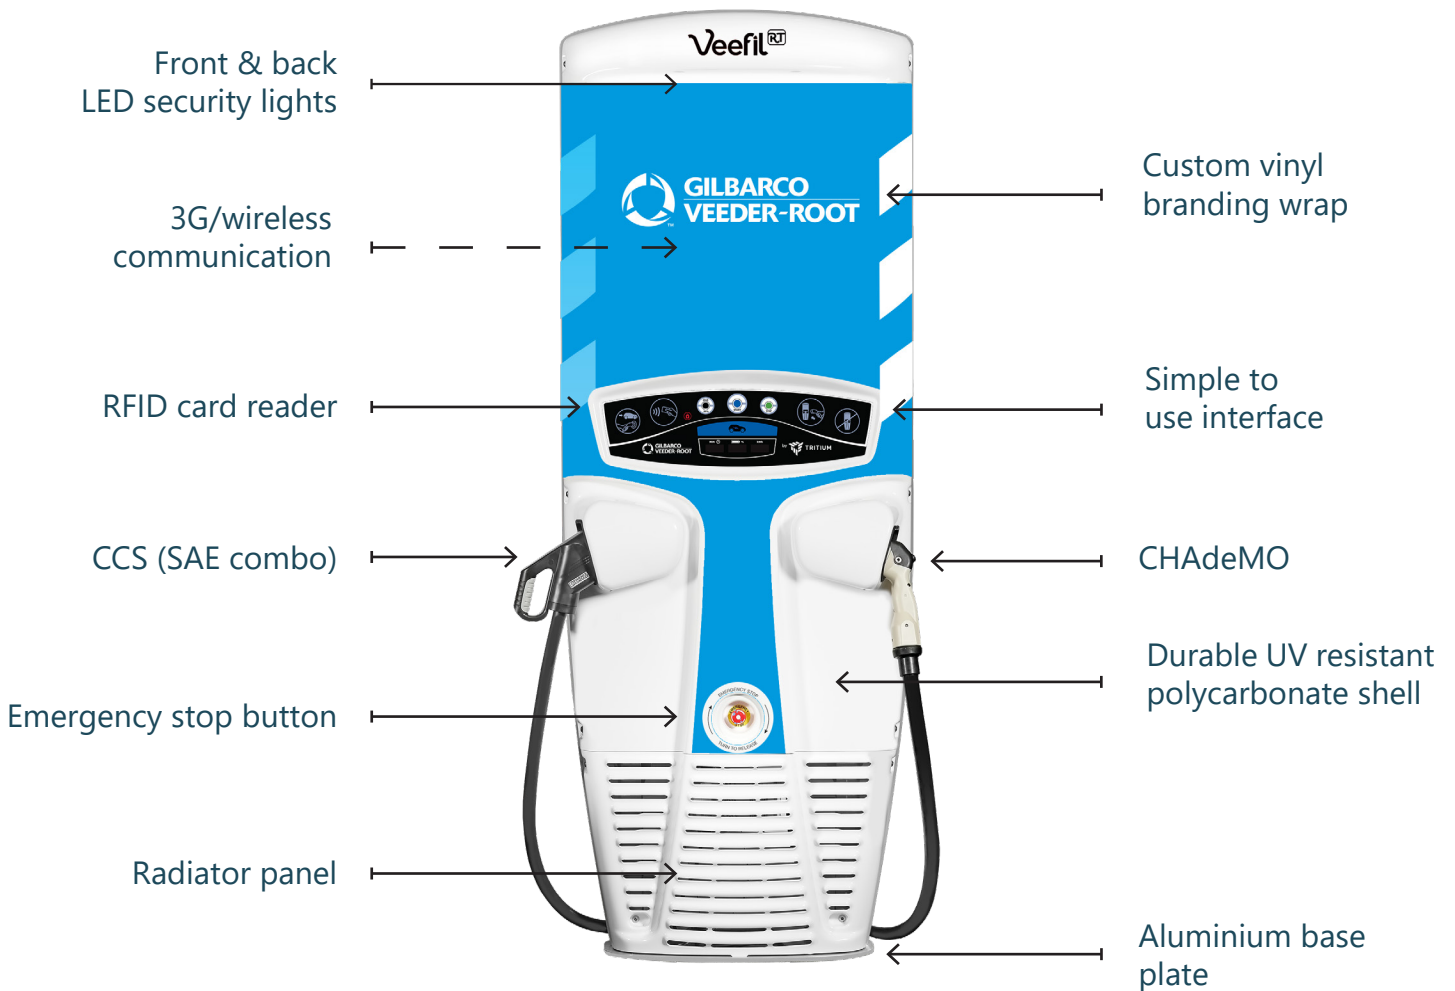

Patented Liquid-Cooled Technology reduces wear

Reduced set-up costs and faster installation time

POS & OCPP Integration facilitates easy connection to your existing store POS*

Advancements in design and engineering mean increased reliability

*Contact Gilbarco for more on Point-of-Sale integration

PREMIUM QUALITY

There is something common in Gilbarco Veeder-Root and Tritium's core: premium quality. Fueled by the pursuit of innovation, design, and engineering, this drive for excellence is at the heart of our brands. It is reflected in the Veefil-RT model with its patented liquid-cooling system, small footprint and attractive design. This reliable and robust electric vehicle fast charger is the leading choice of site hosts for easy installation and low maintenance.

CONNECT, PAY, **START**

1. **Connect Plug to Car** - Icon flashes when the unit is available for use.
2. **Card Activation*** - Swipe your card over this area to activate the user interface, and to also unlock a charging session.
3. **MAX or HALF** - Toggle button to select a half or maximum charge amount. (if not pressed goes directly to maximum)
4. **START** - Push to start the charging session.
5. **STOP** - Push to stop the charging session.
6. **Return Plug to Charger** - Icon flashes to indicate that the charging session is complete and the plug should be returned to the plug holder.
7. **Not in Service** - Icon will light up when the charger is not in service.
8. **Locked symbol** - Lit when a charging session is in progress and the interface panel is locked.
9. **Charging indicator** - Will glow when a charging session is in progress.
10. **LED information displays** - Displays minutes, battery percentage during charge, kilowatts delivered, \$ fee charged based on setup.