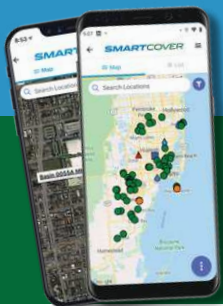

With the SmartCover mobile app, get the insights you want, when and where you need them. Available for both iOS and Android devices.

SmartCoverSystems.com